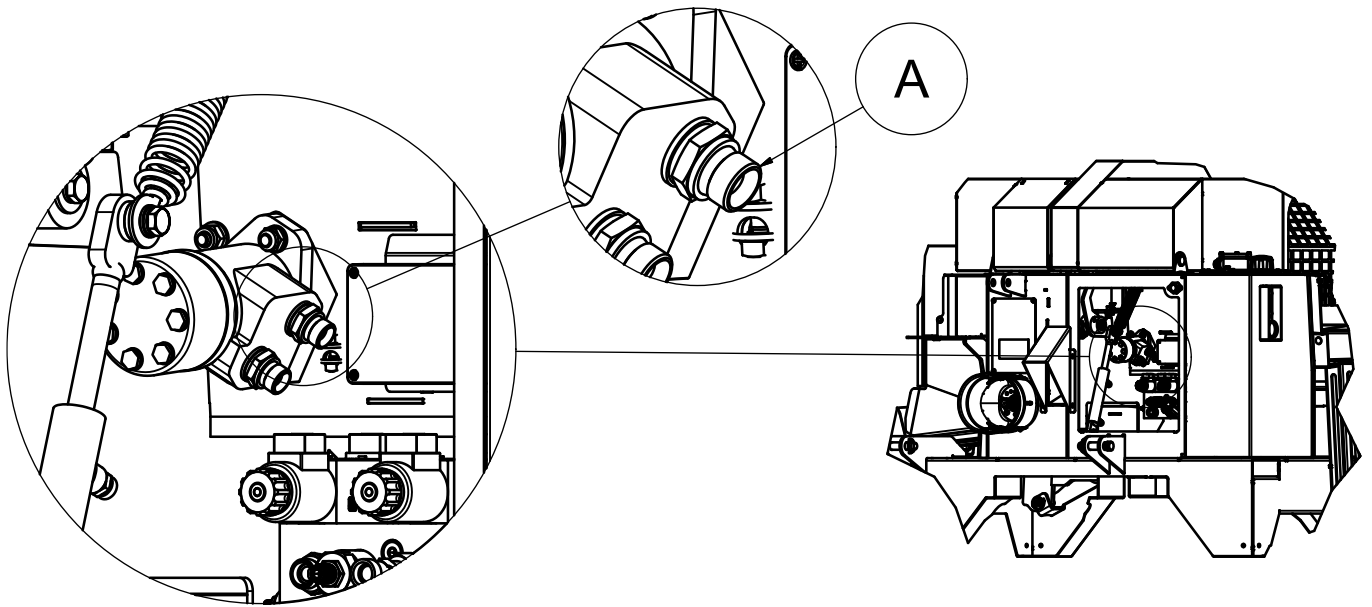

### Assembly descriptions

Duun  
Industrier as

7630 Åsen, Norway

Tlf: +47 74 01 59 00

Fax: +47 74 01 59 10

Foretaksnr: NO 980.400.212.mva

[www.duun.no](http://www.duun.no)

- Mount the quick couplings as shown in the picture above.
- The existing hydraulic hose is moved from point A to point B.
- New hydraulic hose is connected between point C and A.

- The hydraulic hose that is connected between the quick couplings in the picture above is a bypass hose that must be used when the log rack is not in use.

# Parts list 141319050

Art.no	Qty	Unit	Designation
2958183	1	stk	1/2" hose R2T L-300 Bypass
2958346	1	stk	3/8" hose Megaf. L 980mm
2957804	2	stk	Bulkhead bushing 1/2" BSP
2957858	2	stk	Quick coupling 1/2" female
2957861	2	stk	Hydraulic seal 1/2"