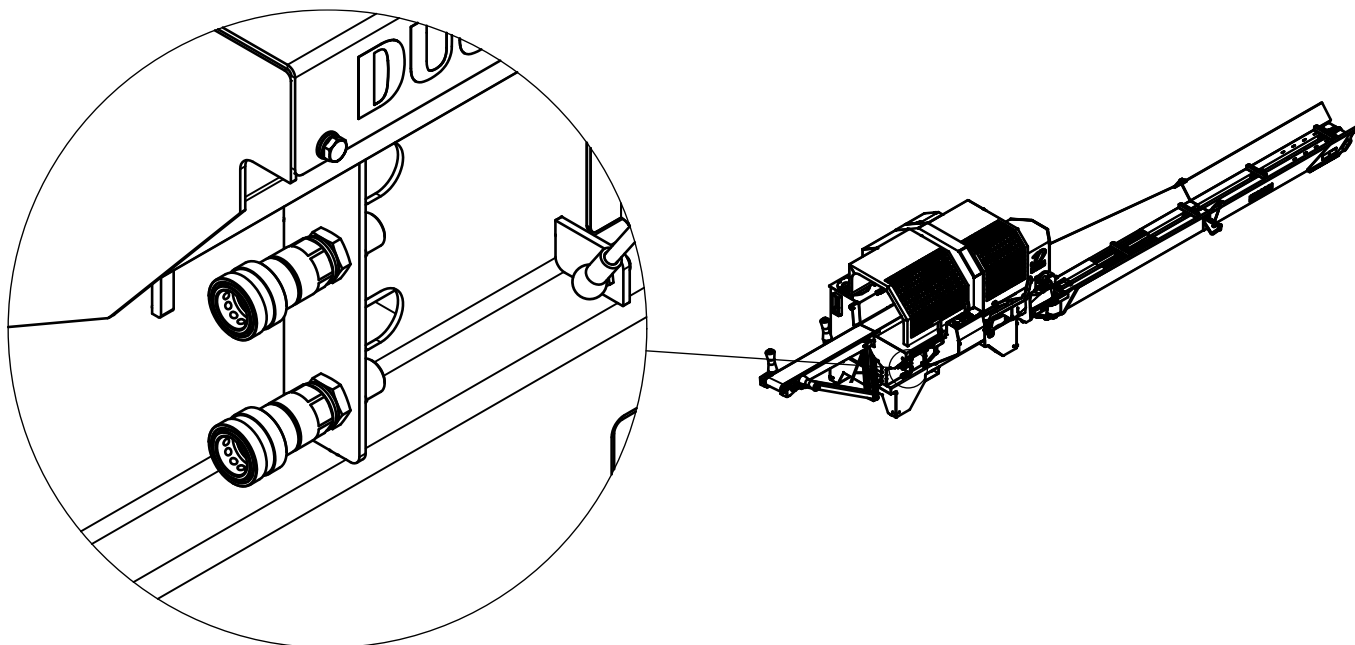

## VM370 Outlet for log rack

Art.no. 141319050

### Assembly descriptions

Duun  
Industrier as

7630 Åsen, Norway

Tlf: +47 74 01 59 00

Fax: +47 74 01 59 10

Foretaksnr: NO 980.400.212.mva

[www.duun.no](http://www.duun.no)

- Mount the quick couplings as shown in the picture above.
- The existing hydraulic hose is moved from point A to point B.
- New hydraulic hose is connected between point C and A.

- The hydraulic hose that is connected between the quick couplings in the picture above is a bypass hose that must be used when the log rack is not in use.