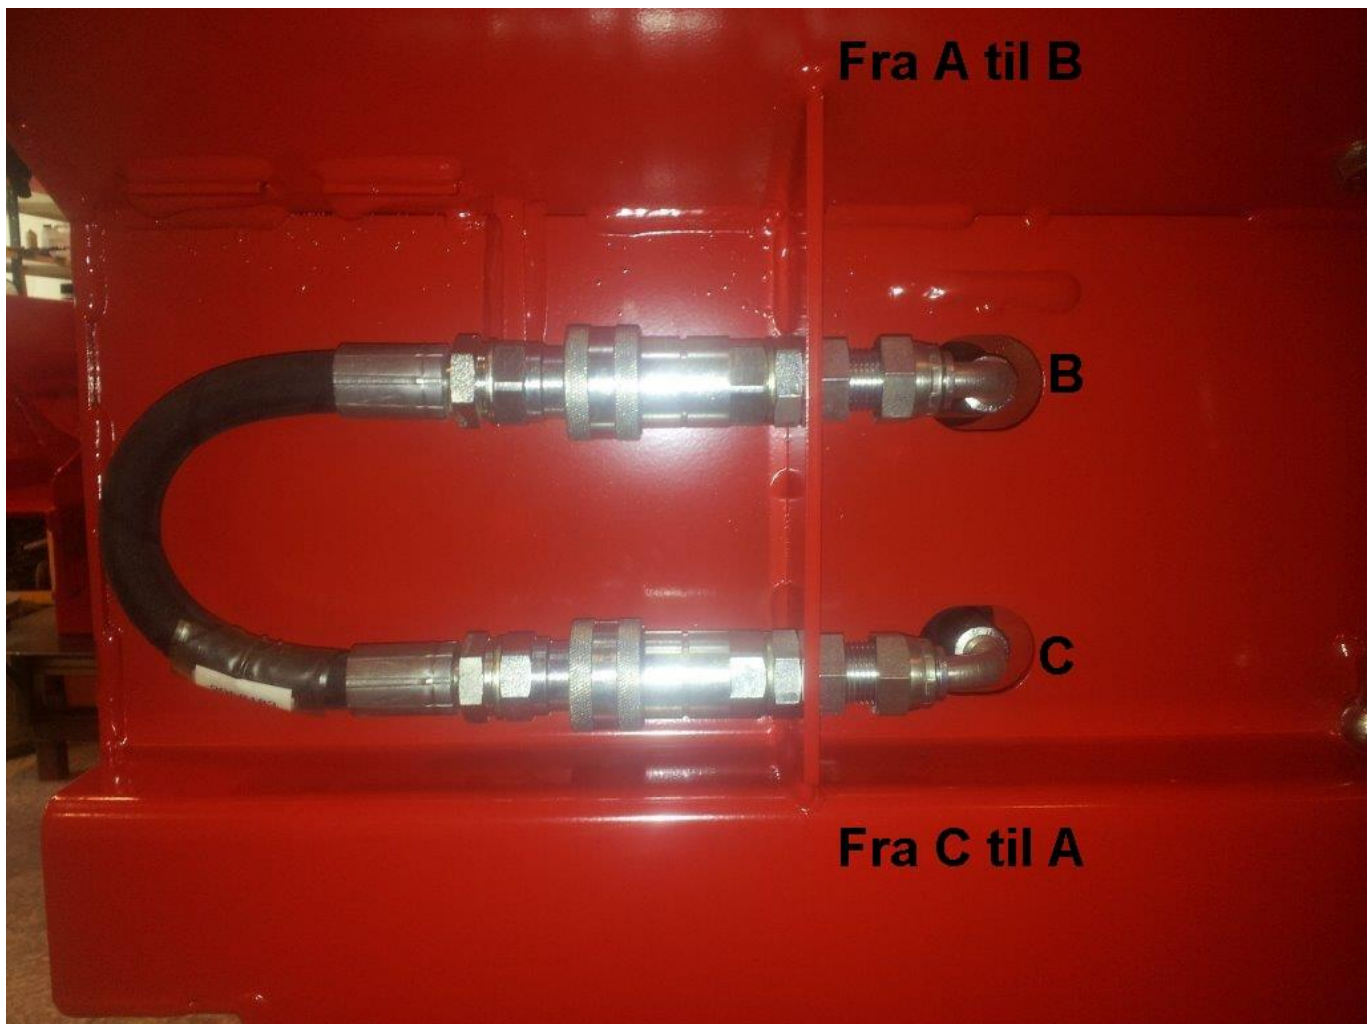

### Assembly descriptions

Duun  
Industrier as

7630 Åsen, Norway

Tlf: +47 74 01 59 00

Fax: +47 74 01 59 10

Foretaksnr: NO 980.400.212.mva

[www.duun.no](http://www.duun.no)

- Mount the quick couplings as shown in the picture above.
- The existing hydraulic hose is moved from point A to point B.
- New hydraulic hose is connected between point C and A.

- The hydraulic hose that is connected between the quick couplings in the picture above is a bypass hose that must be used when the log rack is not in use.